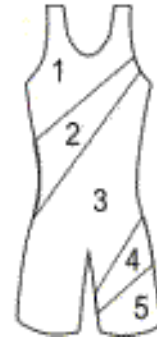

Magma

Classic

North/South

Pair

Cambridge

Lakes

Lane 1

Peaks