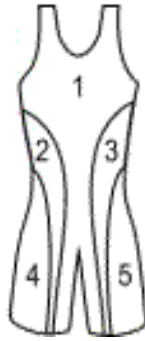

Magma

Classic

North/South

Pair

Cambridge

Lakes

Lane 1

Peaks